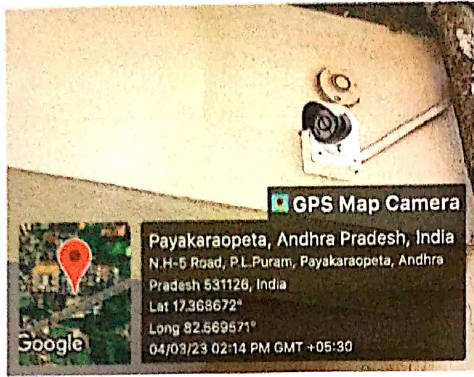

Phone No.: (08854) 254533, 44, 66, 88 Cell : 9246693833

e-mail : info@sriprakash.org

SPACES DEGREE COLLEGE

(Affiliated to Andhra University)

(Under the Management of SRI PRAKASH EDUCATIONAL SOCIETY)

CLOSED-CIRCUIT TELEVISION (CCTV)